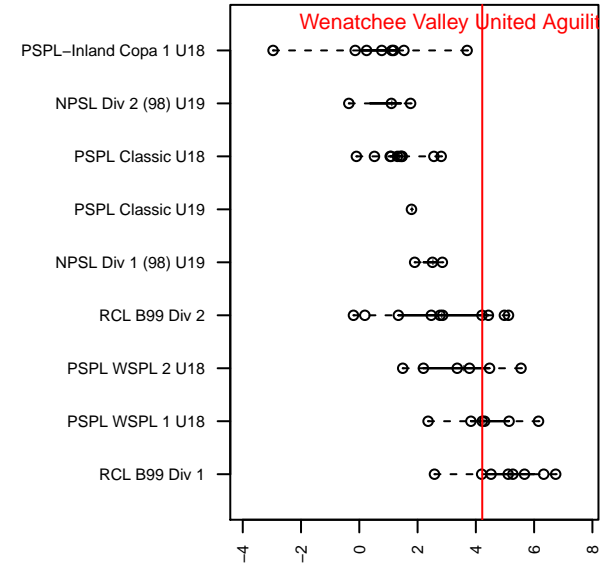

# Wenatchee Valley United Aguilitas B99

Cobra Premier Soccer  
 Wenatchee, WA  
 B99 total strength=1713  
 attack=43.01 defense=13.02  
 fall league = PSPL WSPL 1 U18  
 notes= Cabrera 2014

alt names used:  
 WV UNITED SOCCER CLUB Aguilitas 99  
 UNITED SC Aguilitas 99

Venues played:  
 2016 PSPL WSPL 1 U18

**attack and defense variance (black dot)  
relative to other teams  
and top 10 in region**

**attack and defense rating  
relative to others at age  
and all opponents in last 13 months**

**Performance relative to 13 month average**

**Performance relative to 13 month average**

<b>date</b>	<b>home</b>		<b>away</b>		<b>venue</b>	<b>pred.home</b>	<b>pred.away</b>
2016-11-13	Wenatchee Valley United Aguilitas B99	2	Central WA SA Navy B99	0	2016 PSPL WSPL 1 U18	1.53	3.19
2016-11-12	ASE Emerald B99	1	Wenatchee Valley United Aguilitas B99	6	2016 PSPL WSPL 1 U18	1.37	4.46
2016-11-06	Washington East SC B99	6	Wenatchee Valley United Aguilitas B99	0	2016 PSPL WSPL 1 U18	3.68	1.07
2016-10-30	Wenatchee Valley United Aguilitas B99	3	Gala FC A B99	0	2016 PSPL WSPL 1 U18	2.26	1.59
2016-10-22	Wenatchee Valley United Aguilitas B99	2	Washington East SC B99	4	2016 PSPL WSPL 1 U18	1.07	3.68
2016-10-08	Central WA SA Navy B99	6	Wenatchee Valley United Aguilitas B99	1	2016 PSPL WSPL 1 U18	3.19	1.53
2016-10-02	Gala FC A B99	3	Wenatchee Valley United Aguilitas B99	1	2016 PSPL WSPL 1 U18	1.59	2.26
2016-10-01	FPSC Fury Black B99	2	Wenatchee Valley United Aguilitas B99	1	2016 PSPL WSPL 1 U18	2.36	2.35
2016-09-17	Wenatchee Valley United Aguilitas B99	5	ASE Emerald B99	0	2016 PSPL WSPL 1 U18	4.46	1.37